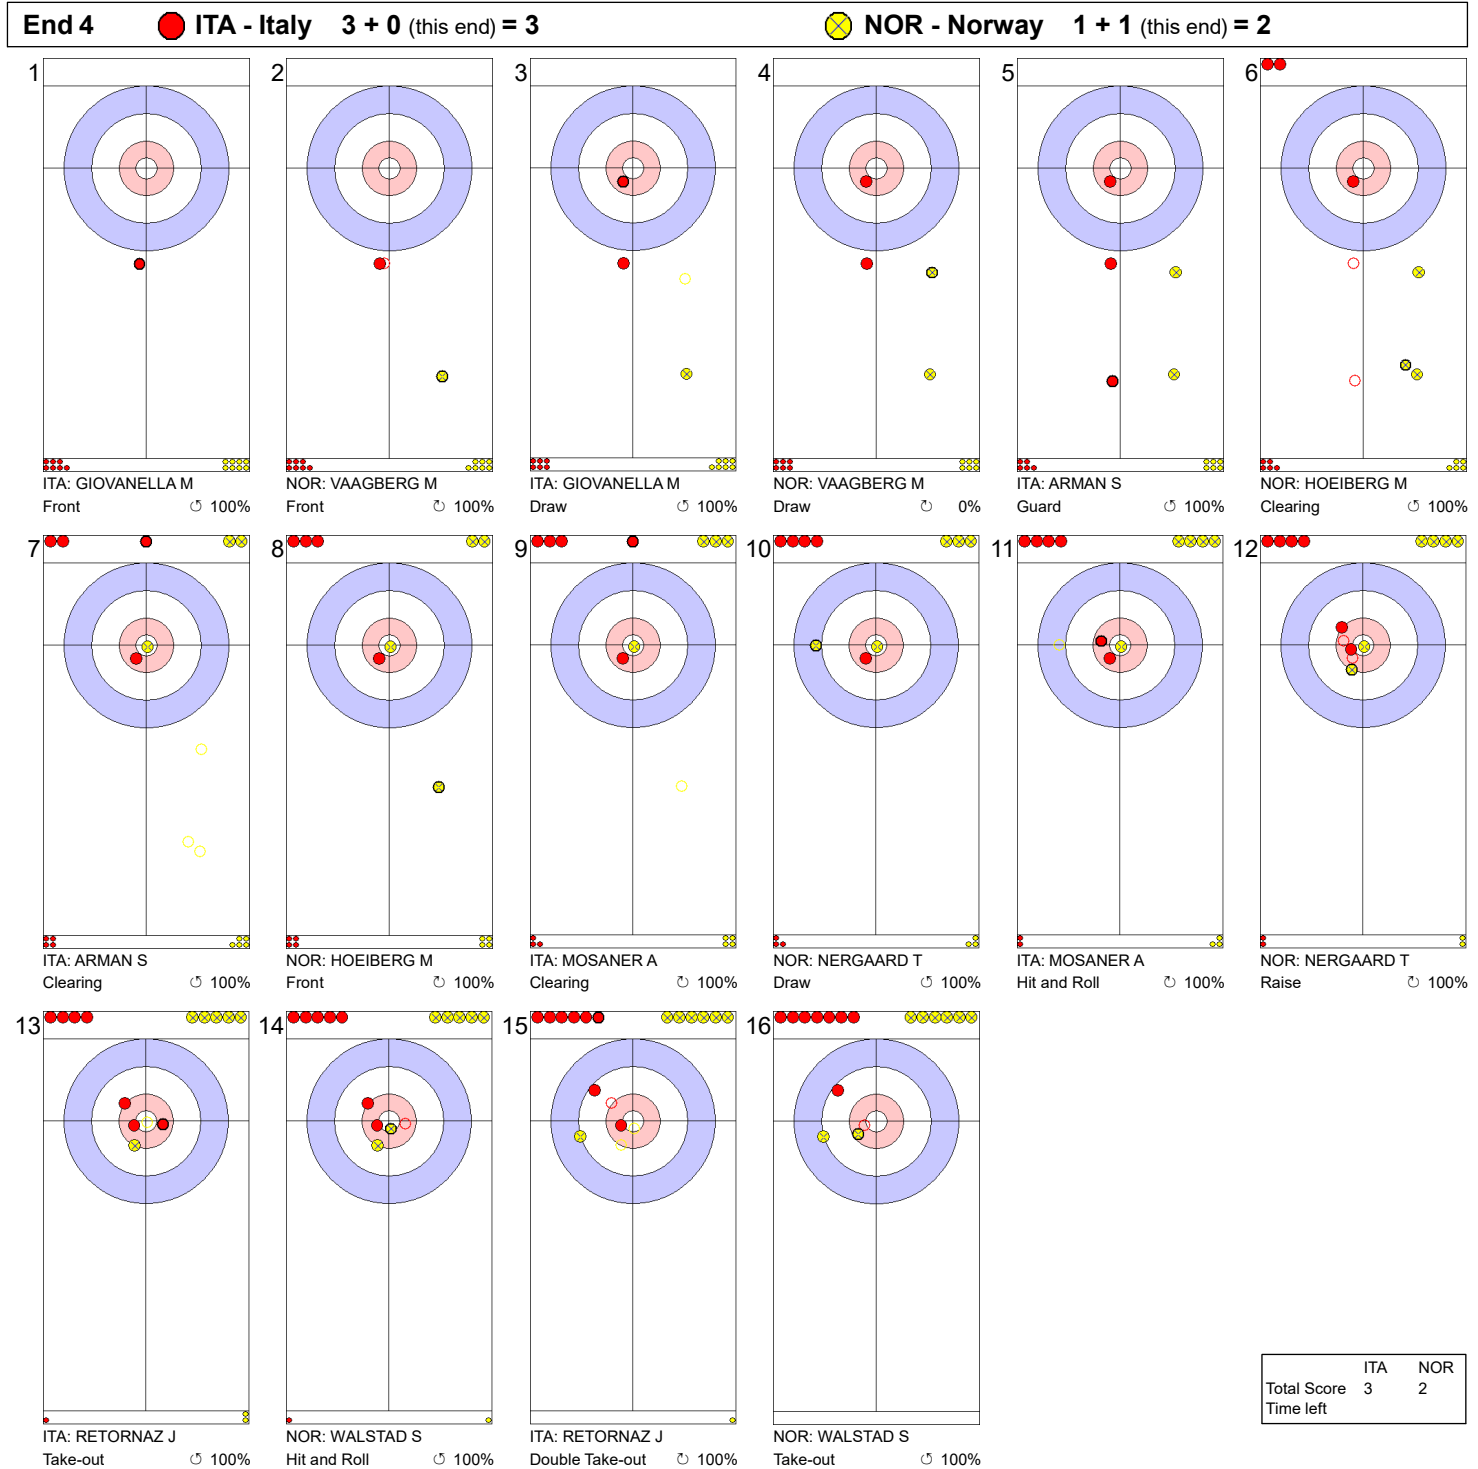

Game - Shot by Shot

Legend:
 ↻ Clockwise ↺ Counter-clockwise - Not considered

WED 7 APR 2021
 Start Time 14:00

Round Robin Session 17 - Sheet C

Game - Shot by Shot

Legend:
 ↻ Clockwise ↺ Counter-clockwise - Not considered

WED 7 APR 2021
 Start Time 14:00

Round Robin Session 17 - Sheet C

Game - Shot by Shot

Legend:
 ↻ Clockwise ↺ Counter-clockwise - Not considered

WED 7 APR 2021
 Start Time 14:00

Round Robin Session 17 - Sheet C

Game - Shot by Shot

End 5 ● **ITA - Italy 3 + 5 (this end) = 8** ● **NOR - Norway 2 + 0 (this end) = 2**

Shot	Player	Result	Percentage
1	NOR: VAAGBERG M	Front	100%
2	ITA: GIOVANELLA M	Draw	100%
3	NOR: VAAGBERG M	Draw	100%
4	ITA: GIOVANELLA M	Draw	100%
5	NOR: HOEIBERG M	Draw	100%
6	ITA: ARMAN S	Hit and Roll	100%
7	NOR: HOEIBERG M	Draw	100%
8	ITA: ARMAN S	Promotion Take-out	100%
9	NOR: NERGAARD T	Draw	50%
10	ITA: MOSANER A	Draw	100%
11	NOR: NERGAARD T	Draw	100%
12	ITA: MOSANER A	Double Take-out	100%
13	NOR: WALSTAD S	Raise	100%
14	ITA: RETORNAZ J	Raise	25%
15	NOR: WALSTAD S	Draw Time-out	50%
16	ITA: RETORNAZ J	Double Take-out	100%

	ITA	NOR
Total Score	8	2
Time left		

Legend:
 ↻ Clockwise ↺ Counter-clockwise - Not considered

WED 7 APR 2021
 Start Time 14:00

Round Robin Session 17 - Sheet C

Game - Shot by Shot

Legend:
 ↻ Clockwise ↺ Counter-clockwise - Not considered