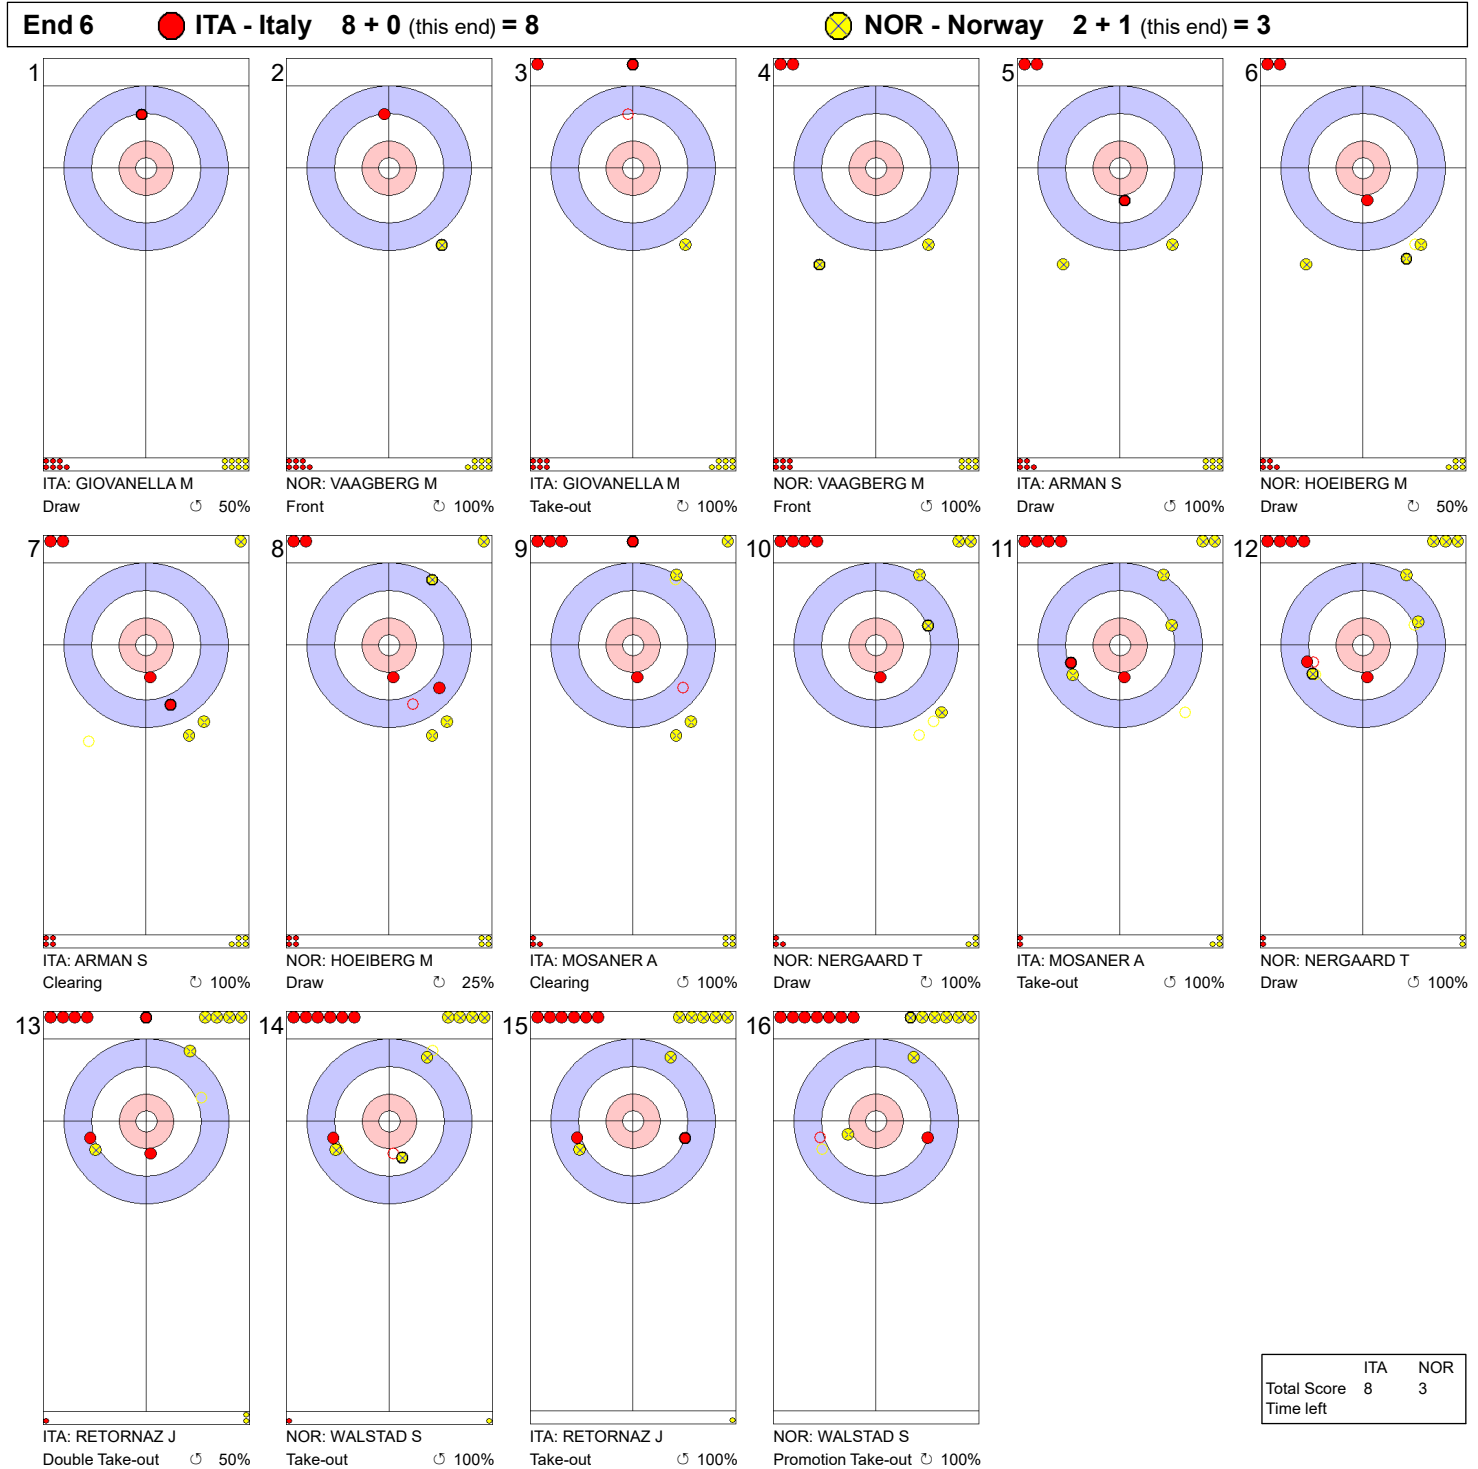

Game - Shot by Shot

End 5 ● **ITA - Italy 3 + 5 (this end) = 8** ● **NOR - Norway 2 + 0 (this end) = 2**

Shot	Player	Result	Percentage
1	NOR: VAAGBERG M	Front	100%
2	ITA: GIOVANELLA M	Draw	100%
3	NOR: VAAGBERG M	Draw	100%
4	ITA: GIOVANELLA M	Draw	100%
5	NOR: HOEIBERG M	Draw	100%
6	ITA: ARMAN S	Hit and Roll	100%
7	NOR: HOEIBERG M	Draw	100%
8	ITA: ARMAN S	Promotion Take-out	100%
9	NOR: NERGAARD T	Draw	50%
10	ITA: MOSANER A	Draw	100%
11	NOR: NERGAARD T	Draw	100%
12	ITA: MOSANER A	Double Take-out	100%
13	NOR: WALSTAD S	Raise	100%
14	ITA: RETORNAZ J	Raise	25%
15	NOR: WALSTAD S	Draw Time-out	50%
16	ITA: RETORNAZ J	Double Take-out	100%

	ITA	NOR
Total Score	8	2
Time left		

Legend:
 ↻ Clockwise ↺ Counter-clockwise - Not considered

WED 7 APR 2021
 Start Time 14:00

Round Robin Session 17 - Sheet C

Game - Shot by Shot

Legend:
 ↻ Clockwise ↺ Counter-clockwise - Not considered

WED 7 APR 2021
 Start Time 14:00

Round Robin Session 17 - Sheet C

Game - Shot by Shot

Legend:
 ↻ Clockwise ↺ Counter-clockwise - Not considered

WED 7 APR 2021
 Start Time 14:00

Round Robin Session 17 - Sheet C

Game - Shot by Shot

End 8 ● **ITA - Italy 9 + 1 (this end) = 10** ● **NOR - Norway 3 + 0 (this end) = 3**

	ITA	NOR
Total Score	10	3
Time left	05:05	01:55

Legend:
 ↻ Clockwise ↺ Counter-clockwise - Not considered