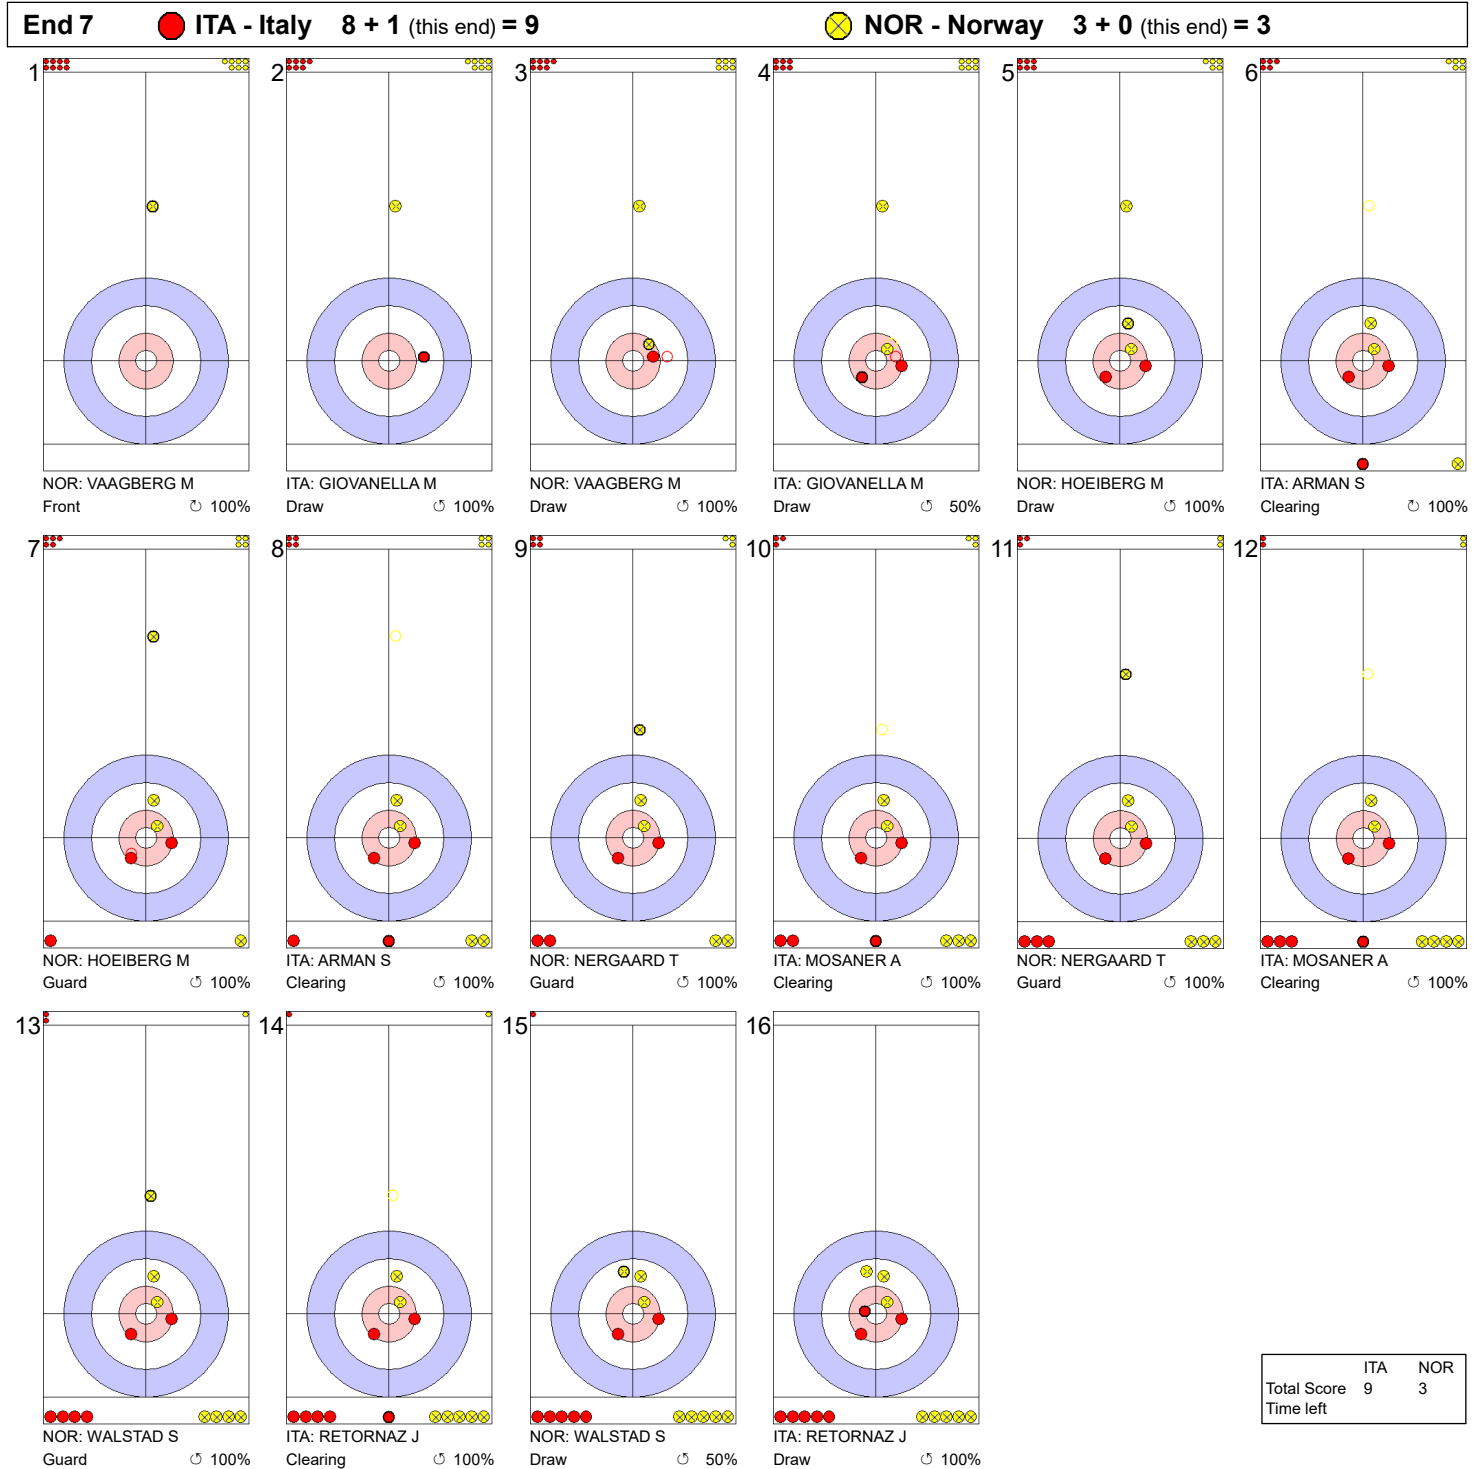

Game - Shot by Shot

End 5 ● **ITA - Italy 3 + 5 (this end) = 8** ● **NOR - Norway 2 + 0 (this end) = 2**

Shot	Player	Result	Percentage
1	NOR: VAAGBERG M	Front	100%
2	ITA: GIOVANELLA M	Draw	100%
3	NOR: VAAGBERG M	Draw	100%
4	ITA: GIOVANELLA M	Draw	100%
5	NOR: HOEIBERG M	Draw	100%
6	ITA: ARMAN S	Hit and Roll	100%
7	NOR: HOEIBERG M	Draw	100%
8	ITA: ARMAN S	Promotion Take-out	100%
9	NOR: NERGAARD T	Draw	50%
10	ITA: MOSANER A	Draw	100%
11	NOR: NERGAARD T	Draw	100%
12	ITA: MOSANER A	Double Take-out	100%
13	NOR: WALSTAD S	Raise	100%
14	ITA: RETORNAZ J	Raise	25%
15	NOR: WALSTAD S	Draw Time-out	50%
16	ITA: RETORNAZ J	Double Take-out	100%

	ITA	NOR
Total Score	8	2
Time left		

Legend:
 ↻ Clockwise ↺ Counter-clockwise - Not considered

WED 7 APR 2021
 Start Time 14:00

Round Robin Session 17 - Sheet C

Game - Shot by Shot

Legend:
 ↻ Clockwise ↺ Counter-clockwise - Not considered

WED 7 APR 2021
 Start Time 14:00

Round Robin Session 17 - Sheet C

Game - Shot by Shot

Legend:
 ↻ Clockwise ↺ Counter-clockwise - Not considered

WED 7 APR 2021
 Start Time 14:00

Round Robin Session 17 - Sheet C

Game - Shot by Shot

End 8 ● **ITA - Italy 9 + 1 (this end) = 10** ● **NOR - Norway 3 + 0 (this end) = 3**

	ITA	NOR
Total Score	10	3
Time left	05:05	01:55

Legend:
 ↻ Clockwise ↺ Counter-clockwise - Not considered