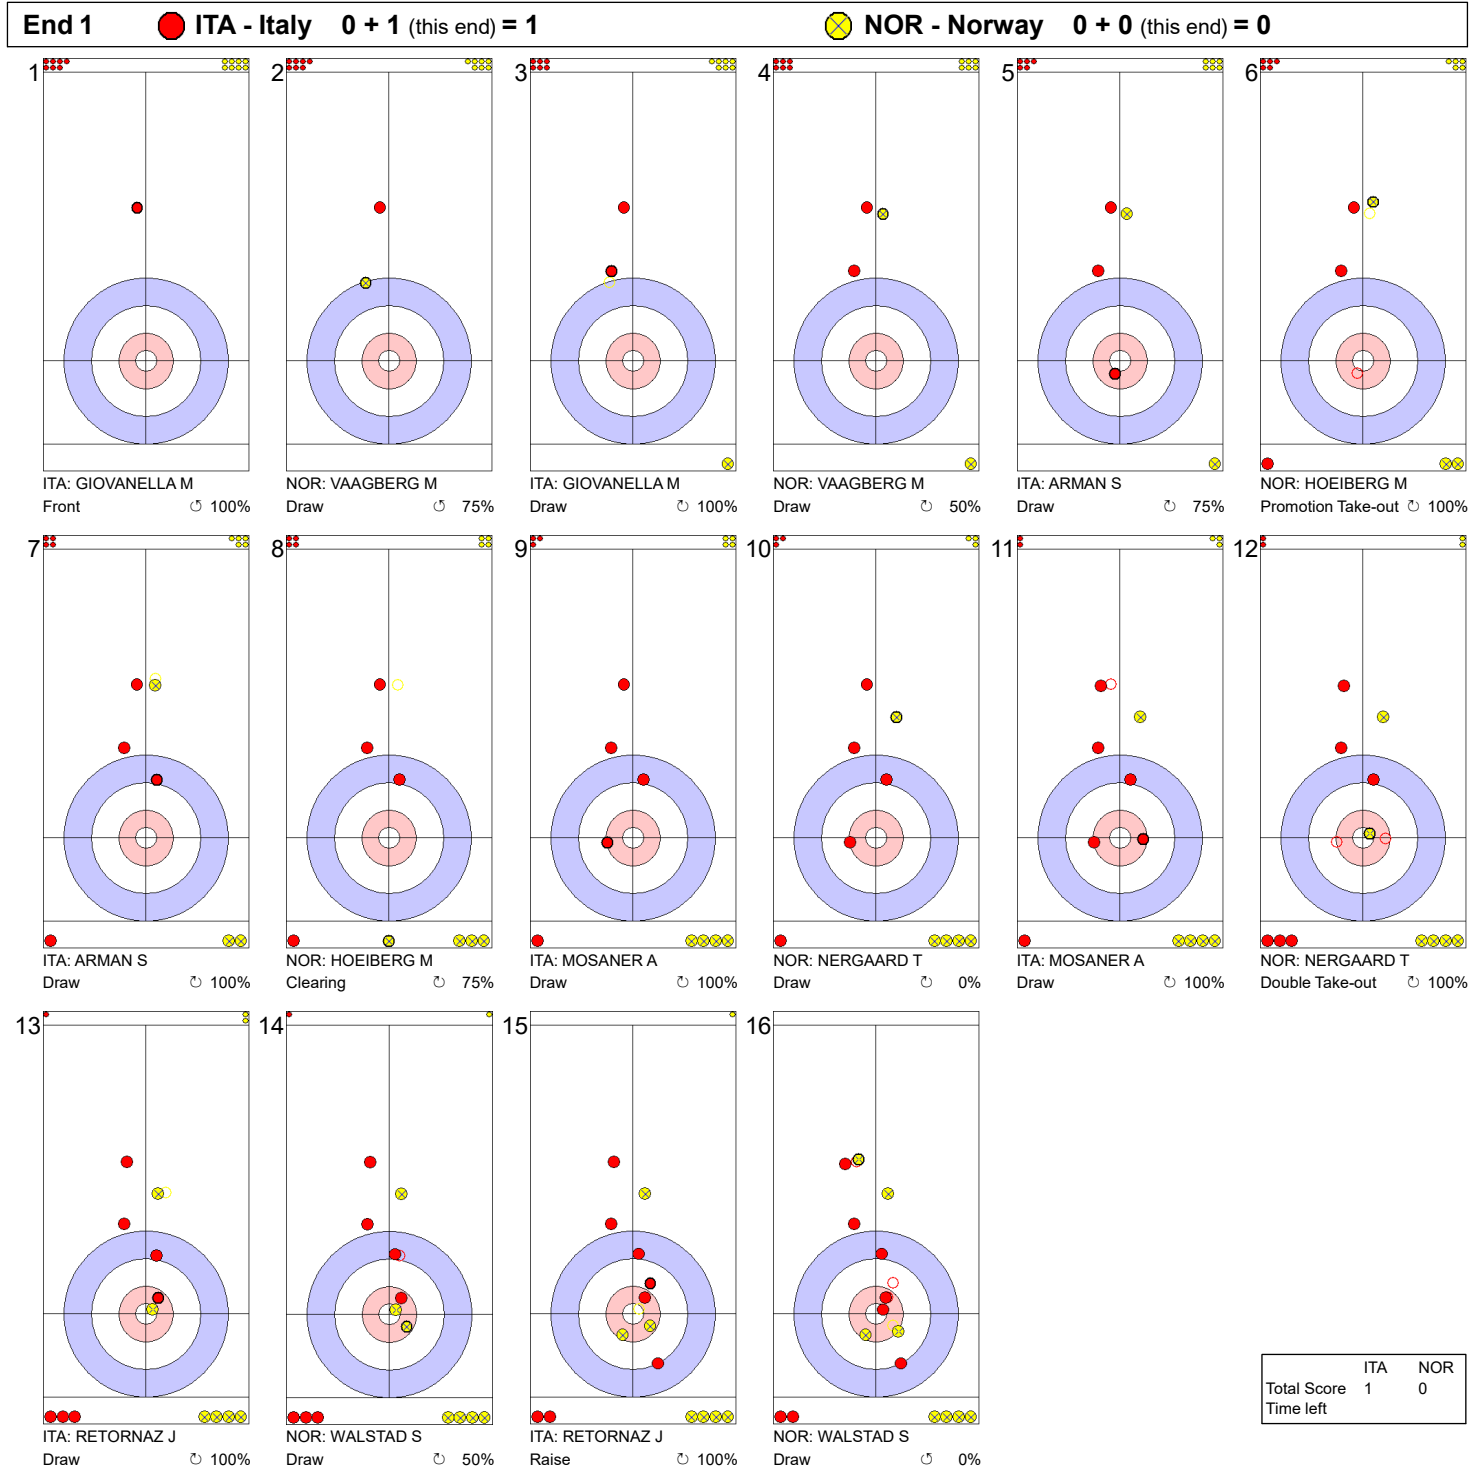

WED 7 APR 2021
 Start Time 14:00

Round Robin Session 17 - Sheet C

Game - Shot by Shot

Legend:
 ↻ Clockwise ↺ Counter-clockwise - Not considered

WED 7 APR 2021
 Start Time 14:00

Round Robin Session 17 - Sheet C

Game - Shot by Shot

Legend:
 ↻ Clockwise ↺ Counter-clockwise - Not considered

WED 7 APR 2021
 Start Time 14:00

Round Robin Session 17 - Sheet C

Game - Shot by Shot

Legend:
 ↻ Clockwise ↺ Counter-clockwise - Not considered

	ITA	NOR
Total Score	8	2
Time left		

Legend:
 ↻ Clockwise ↺ Counter-clockwise - Not considered

WED 7 APR 2021
 Start Time 14:00

Round Robin Session 17 - Sheet C

Game - Shot by Shot

Legend:
 ↻ Clockwise ↺ Counter-clockwise - Not considered