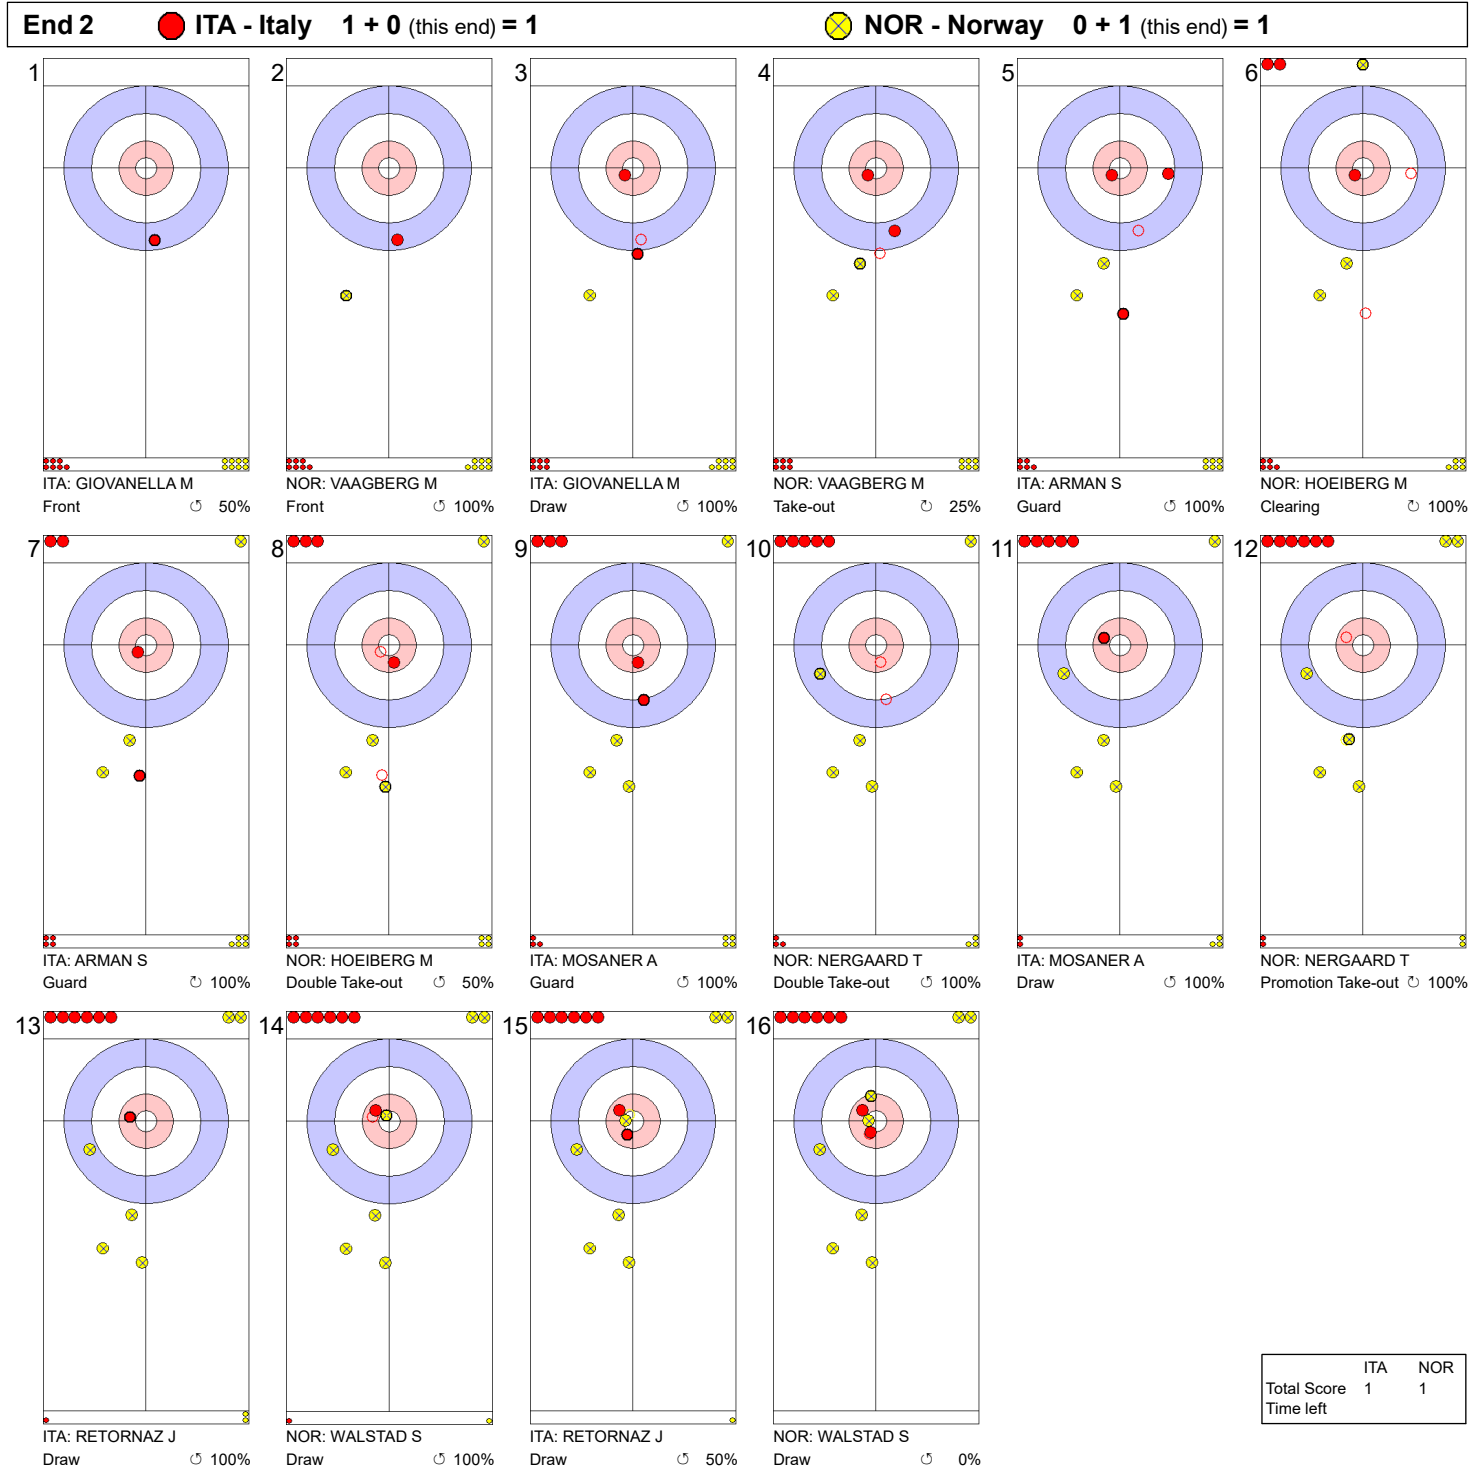

WED 7 APR 2021
 Start Time 14:00

Round Robin Session 17 - Sheet C

Game - Shot by Shot

Legend:
 ↻ Clockwise ↺ Counter-clockwise - Not considered

WED 7 APR 2021
 Start Time 14:00

Round Robin Session 17 - Sheet C

Game - Shot by Shot

Legend:
 ↻ Clockwise ↺ Counter-clockwise - Not considered

WED 7 APR 2021
 Start Time 14:00

Round Robin Session 17 - Sheet C

Game - Shot by Shot

Legend:
 ↻ Clockwise ↺ Counter-clockwise - Not considered

Game - Shot by Shot

End 5 ● **ITA - Italy 3 + 5 (this end) = 8** ● **NOR - Norway 2 + 0 (this end) = 2**

Shot	Player	Result	Percentage
1	NOR: VAAGBERG M	Front	100%
2	ITA: GIOVANELLA M	Draw	100%
3	NOR: VAAGBERG M	Draw	100%
4	ITA: GIOVANELLA M	Draw	100%
5	NOR: HOEIBERG M	Draw	100%
6	ITA: ARMAN S	Hit and Roll	100%
7	NOR: HOEIBERG M	Draw	100%
8	ITA: ARMAN S	Promotion Take-out	100%
9	NOR: NERGAARD T	Draw	50%
10	ITA: MOSANER A	Draw	100%
11	NOR: NERGAARD T	Draw	100%
12	ITA: MOSANER A	Double Take-out	100%
13	NOR: WALSTAD S	Raise	100%
14	ITA: RETORNAZ J	Raise	25%
15	NOR: WALSTAD S	Draw Time-out	50%
16	ITA: RETORNAZ J	Double Take-out	100%

	ITA	NOR
Total Score	8	2
Time left		

Legend:
 ↻ Clockwise ↺ Counter-clockwise - Not considered

WED 7 APR 2021
 Start Time 14:00

Round Robin Session 17 - Sheet C

Game - Shot by Shot

Legend:
 ↻ Clockwise ↺ Counter-clockwise - Not considered